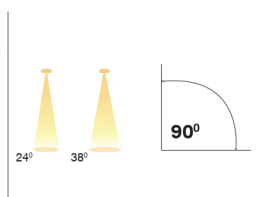

Product Code	CRI	CCT	Dimension (in mm)		Lumen	Driver Opt	System Specs	
SL-MTL-293-6w-R-W.WHT	80 / 90	3000K	Length	Diameter	660 lm	48V DC	Housing	Aluminium
SL-MTL-293-6w-R-N.WHT		4000K	75	35	720 lm		LED Make	Cree / Bridgelux
SL-MTL-293-6w-R-WHT		6500K			750 lm