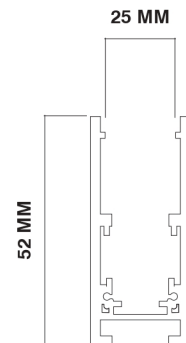

90 Degree	₹620
-----------	------

Track to Track Module 90 Degree

90 Degree	₹299
-----------	------

Module 180°

Track to Track Module
180 Degree

180 Degree ₹299

Track to Track Module
90 Degree

90 Degree ₹620

Track to Track Module
Horizontal 90 Degree

90 Degree ₹620

Track to Track Module
Horizontal 90 Degree

90 Degree ₹620

MAGNETIC TRACK PATTI

Recessed Track

Surface Track

Product Code	Dimension (in mm)			
	Length	Width	Height	Cutout
SL-MTP-296-Recessed - 1 mtr	1000	70	50	∅ 35
SL-MTP-296-Recessed - 2 mtr	2000	70	50	∅ 35
SL-SMTP-297-Surface - 1 mtr	1000	25	52	
SL-SMTP-297-Surface - 2 mtr	2000	25	52	