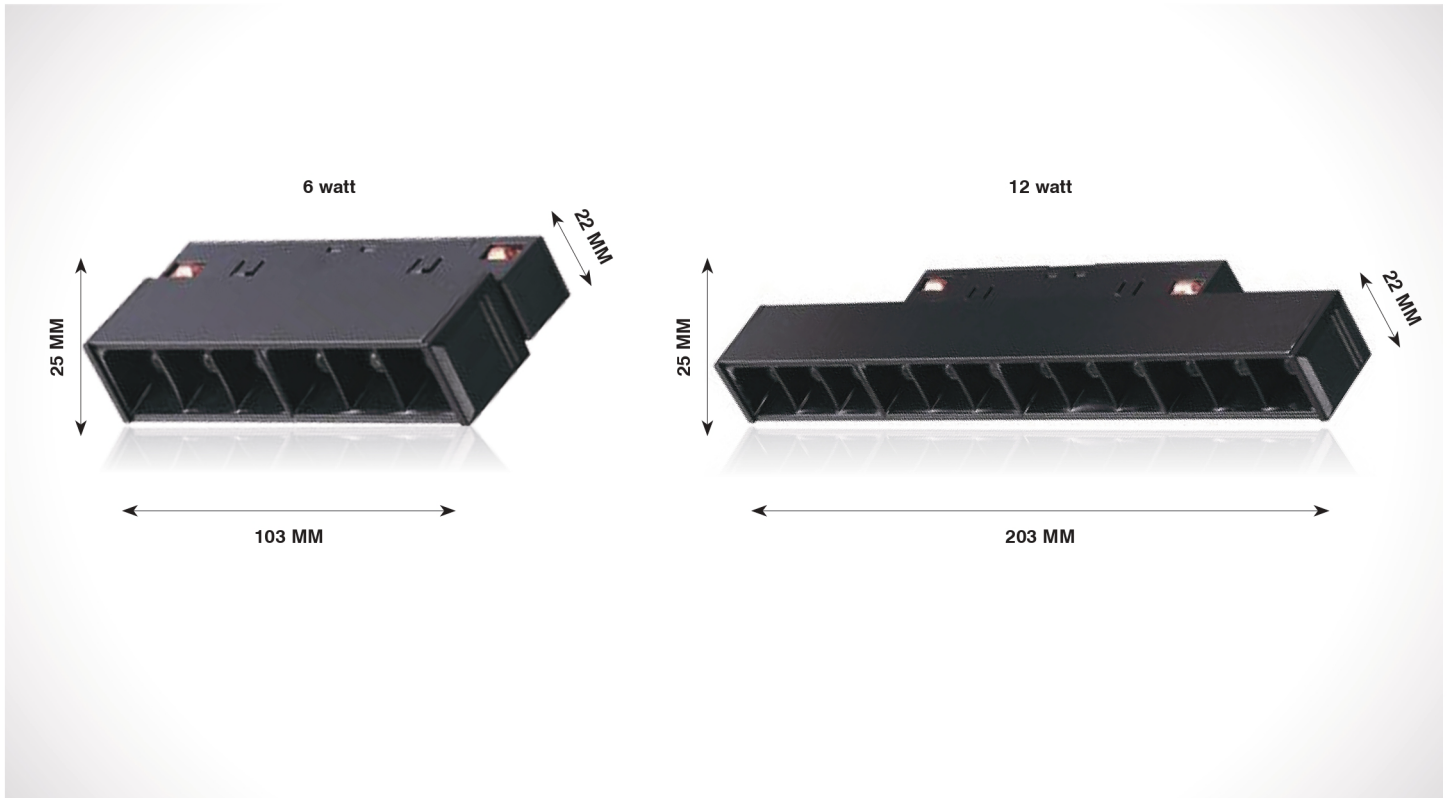

MAGNETIC LASER BLADE

Product Code	CRI	CCT	Dimension (in mm)			Lumen	Driver Opt	System Specs	
			Length	Width	Height			Housing	LED Make
SL-MLB-291-6w-S-W.WHT	80 / 90	3000K	103	25	22	660 lm	48V DC	Aluminium	
SL-MLB-291-6w-S-N.WHT		4000K				720 lm		Bridgelux	
SL-MLB-291-6w-S-WHT		6500K				750 lm			

Product Code	CRI	CCT	Dimension (in mm)			Lumen	Driver Opt	System Specs	
			Length	Width	Height			Housing	LED Make
SL-MLB-291-12w-S-W.WHT	80 / 90	3000K	203	25	22	1320 lm	48V DC	Aluminium	
SL-MLB-291-12w-S-N.WHT		4000K				1440 lm		Bridgelux	
SL-MLB-291-12w-S-WHT		6500K				1500 lm			

Beam Angle