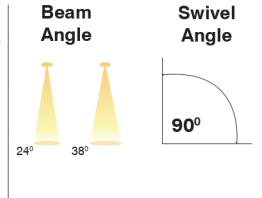

Product Code	CRI	CCT	Dimension (in mm)		Lumen	Driver Opt	System Specs	
SL-MTL-290-8w-R-W.WHT	80 / 90	3000K	Length	Diameter	880 lm	48V DC	Housing	Aluminium
SL-MTL-290-8w-R-N.WHT		4000K	86	49	960 lm		LED Make	Cree / Bridgelux
SL-MTL-290-8w-R-WHT		6500K			1000 lm