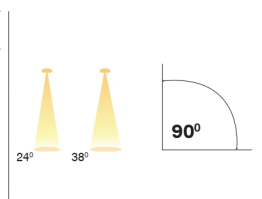

Product Code	CRI	CCT	Dimension (in mm)		Lumen	Driver Opt	System Specs	
SL-MTL-293-6w-R-W.WHT	80 / 90	3000K	Length	Diameter	660 lm	48V DC	Housing	Aluminium
SL-MTL-293-6w-R-N.WHT		4000K	75	35	720 lm		LED Make	Cree / Bridgelux
SL-MTL-293-6w-R-WHT		6500K			750 lm