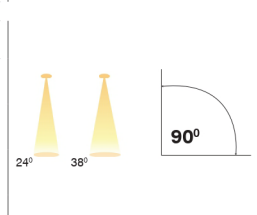

Product Code	CRI	CCT	Dimension (in mm)		Lumen	Driver Opt	System Specs	
SL-MTL-293-10w-R-W.WHT	80 / 90	3000K	Length	Diameter	1100 lm	48V DC	Housing	Aluminium
SL-MTL-293-10w-R-N.WHT		4000K	100	45	1200 lm		LED Make	Cree / Bridgelux
SL-MTL-293-10w-R-WHT		6500K			1250 lm