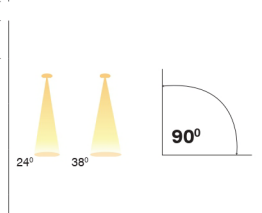

Product Code	CRI	CCT	Dimension (in mm)		Lumen	Driver Opt	System Specs	
SL-MTL-293-10w-R-W.WHT	80 / 90	3000K	Length	Diameter	1100 lm	48V DC	Housing	Aluminium
SL-MTL-293-10w-R-N.WHT		4000K	100	45	1200 lm		LED Make	Cree / Bridgelux
SL-MTL-293-10w-R-WHT		6500K			1250 lm