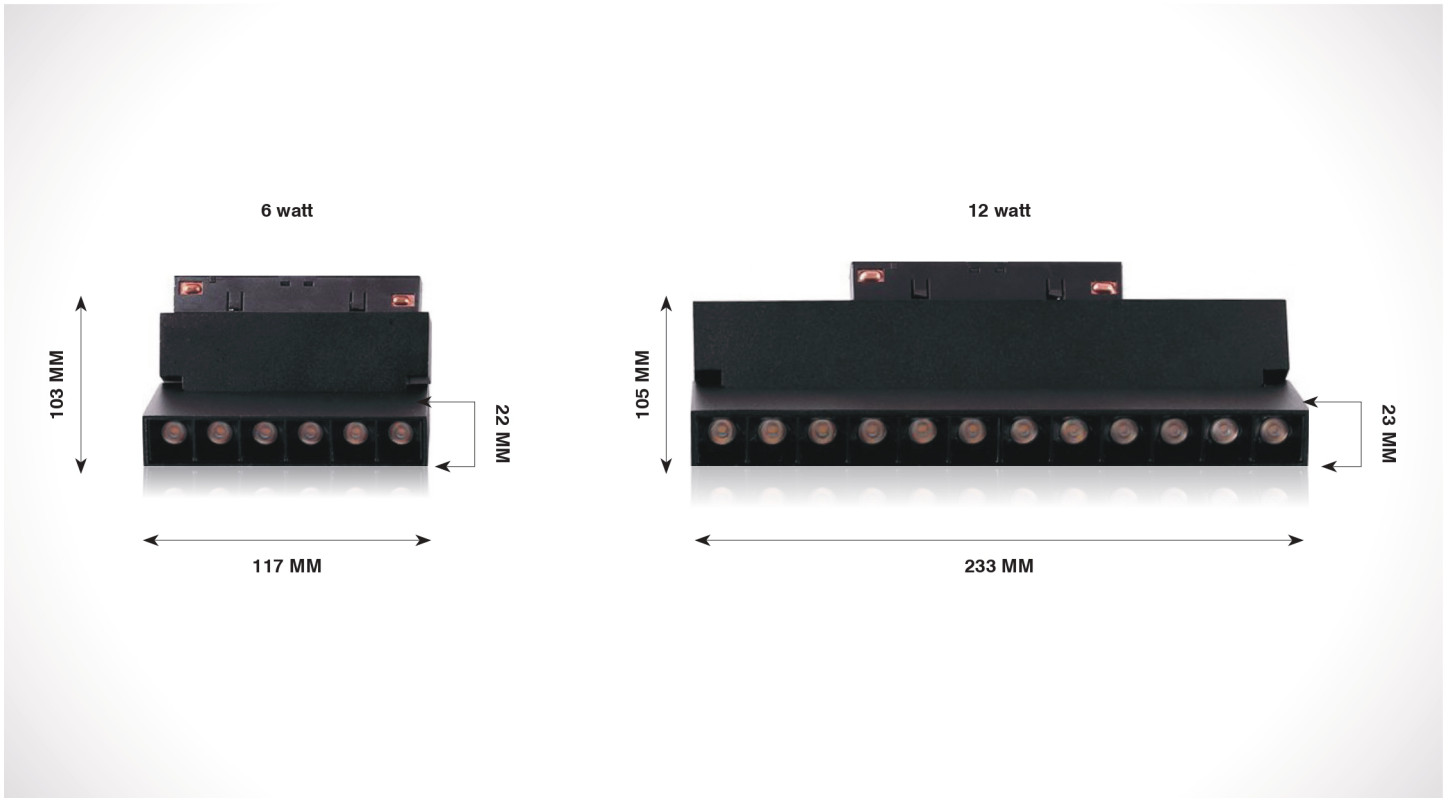

MAGNETIC MOVABLE LASER BLADE