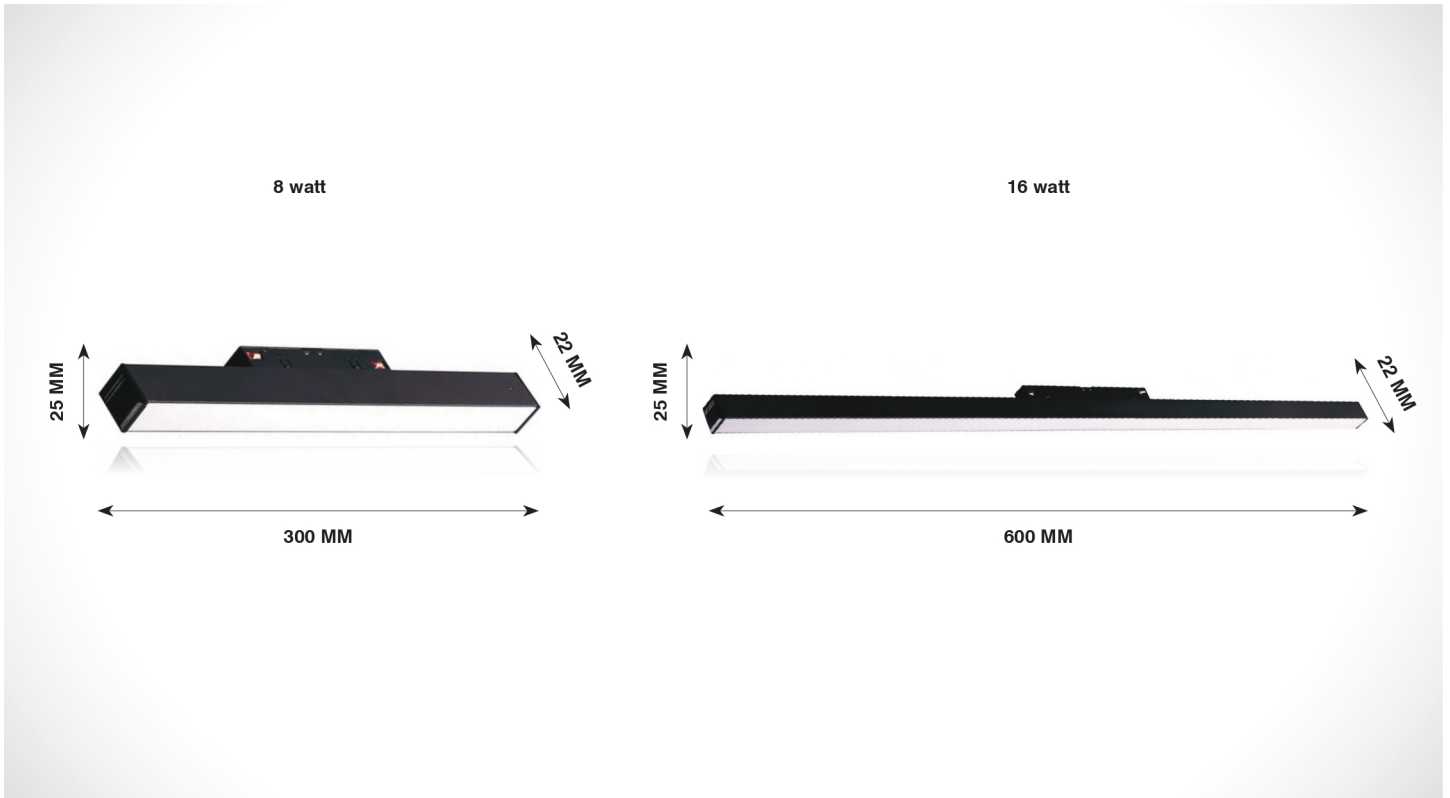

MAGNETIC DIFFUSER LASER BLADE

Product Code	CRI	CCT	Dimension (in mm)			Lumen	Driver Opt	System Specs	
			Length	Width	Height			Housing	LED Make
SL-MDLB-292-8w-S-W.WHT	80 / 90	3000K				880 lm	48V DC	Aluminium	
SL-MDLB-292-8w-S-N.WHT		4000K	300	25	22	960 lm		Bridgelux	
SL-MDLB-292-8w-S-WHT		6500K				1000 lm			

Product Code	CRI	CCT	Dimension (in mm)			Lumen	Driver Opt	System Specs	
			Length	Width	Height			Housing	LED Make
SL-MDLB-292-16w-S-W.WHT	80 / 90	3000K				1760 lm	48V DC	Aluminium	
SL-MDLB-292-16w-S-N.WHT		4000K	600	25	22	1920 lm		Bridgelux	
SL-MDLB-292-16w-S-WHT		6500K				2000 lm			

Beam Angle