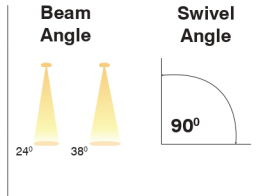

Product Code	CRI	CCT	Dimension (in mm)		Lumen	Driver Opt	System Specs	
SL-MTL-290-8w-R-W.WHT	80 / 90	3000K	Length	Diameter	880 lm	48V DC	Housing	Aluminium
SL-MTL-290-8w-R-N.WHT		4000K	86	49	960 lm		LED Make	Cree / Bridgelux
SL-MTL-290-8w-R-WHT		6500K			1000 lm