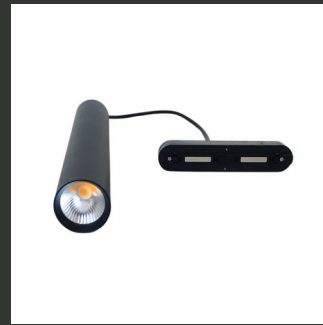

CONCEALED MAGNETIC LIGHT

Magnetic Track Channel Concealed

1 METER	₹800
2 METERS	₹1600
3 METERS	₹2400

Magnetic Track Channel Multiple Use

1 METER	₹1310
2 METERS	₹2550
3 METERS	₹3790

Magnetic Linear Adjustable Spot Light

6W	₹640
12W	₹950
18W	₹1300

Magnetic Linear Diffused Light

12W	₹610
24W	₹970

Magnetic Linear Spot Light

6W	₹460
12W	₹650
18W	₹830
24W	₹1080

Magnetic Track Light

12W	₹1240
24W	₹1640

Magnetic Linear Diffused Corner L Shape Light

24W	₹1740
-----	-------

MAGNETIC HANGING LIGHT-LONG

12W	₹1390
-----	-------

MAGNETIC HANGING LIGHT-SMALL

12W	₹1220
-----	-------

CONCEALED DRIVER FOR MAGNETIC TRACK

48V 100W	₹1,199
48V 200W	₹1,199

Track Joiner Vertical Corner 90 Degree Multi