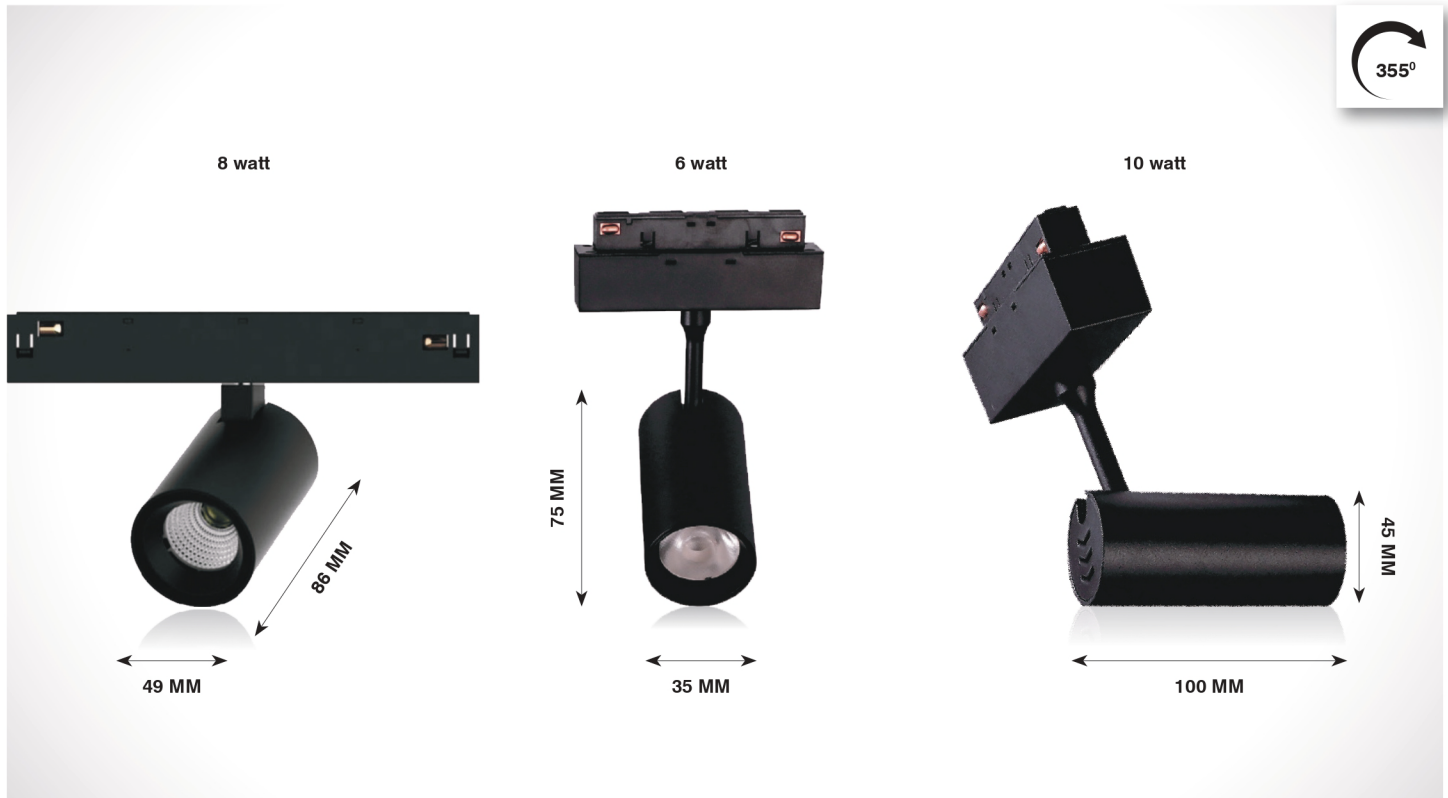

MAGNETIC TRACK SPOT