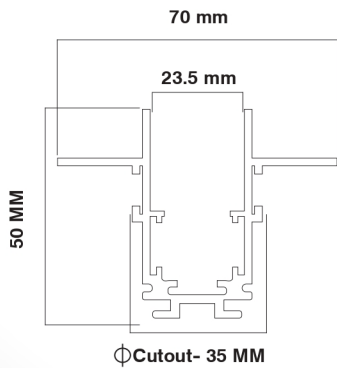

90 Degree	₹620
-----------	------

Track to Track Module 90 Degree

90 Degree	₹299
-----------	------

Module 180°

Track to Track Module
180 Degree

180 Degree ₹299

Track to Track Module
90 Degree

90 Degree ₹620

Track to Track Module
Horizontal 90 Degree

90 Degree ₹620

Track to Track Module
Horizontal 90 Degree

90 Degree ₹620

MAGNETIC TRACK PATTI

Recessed Track

Surface Track

Product Code	Dimension (in mm)			
	Length	Width	Height	Cutout
SL-MTP-296-Recessed - 1 mtr	1000	70	50	∅ 35
SL-MTP-296-Recessed - 2 mtr	2000	70	50	∅ 35
SL-SMTP-297-Surface - 1 mtr	1000	25	52	
SL-SMTP-297-Surface - 2 mtr	2000	25	52	

MAGNETIC MOVABLE LASER BLADE

Product Code	CRI	CCT	Dimension (in mm)			Lumen	Driver Opt	System Specs	
			Length	Width	Height			Housing	LED Make
SL-MMLB-294-6w-S-W.WHT	80 / 90	3000K	117	103	22	660 lm	48V DC	Aluminium	
SL-MMLB-294-6w-S-N.WHT		4000K	117	103	22	720 lm		Bridgelux	
SL-MMLB-294-6w-S-WHT		6500K				750 lm			