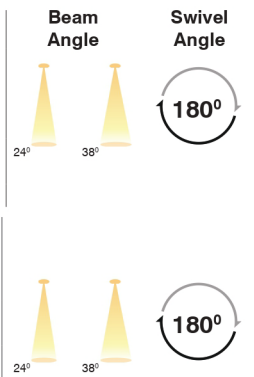

Product Code	CRI	CCT	Dimension (in mm)			Lumen	Driver Opt	System Specs	
			Length	Width	Height			Housing	LED Make
SL-MMLB-294-6w-S-W.WHT	80 / 90	3000K	117	103	22	660 lm	48V DC	Aluminium	
SL-MMLB-294-6w-S-N.WHT		4000K	117	103	22	720 lm		Bridgelux	
SL-MMLB-294-6w-S-WHT		6500K				750 lm			

Product Code	CRI	CCT	Dimension (in mm)			Lumen	Driver Opt	System Specs	
			Length	Width	Height			Housing	LED Make
SL-MMLB-294-12w-S-W.WHT	80 / 90	3000K	233	105	23	1320 lm	48V DC	Aluminium	
SL-MMLB-294-12w-S-N.WHT		4000K	233	105	23	1440 lm		Bridgelux	
SL-MMLB-294-12w-S-WHT		6500K				1500 lm