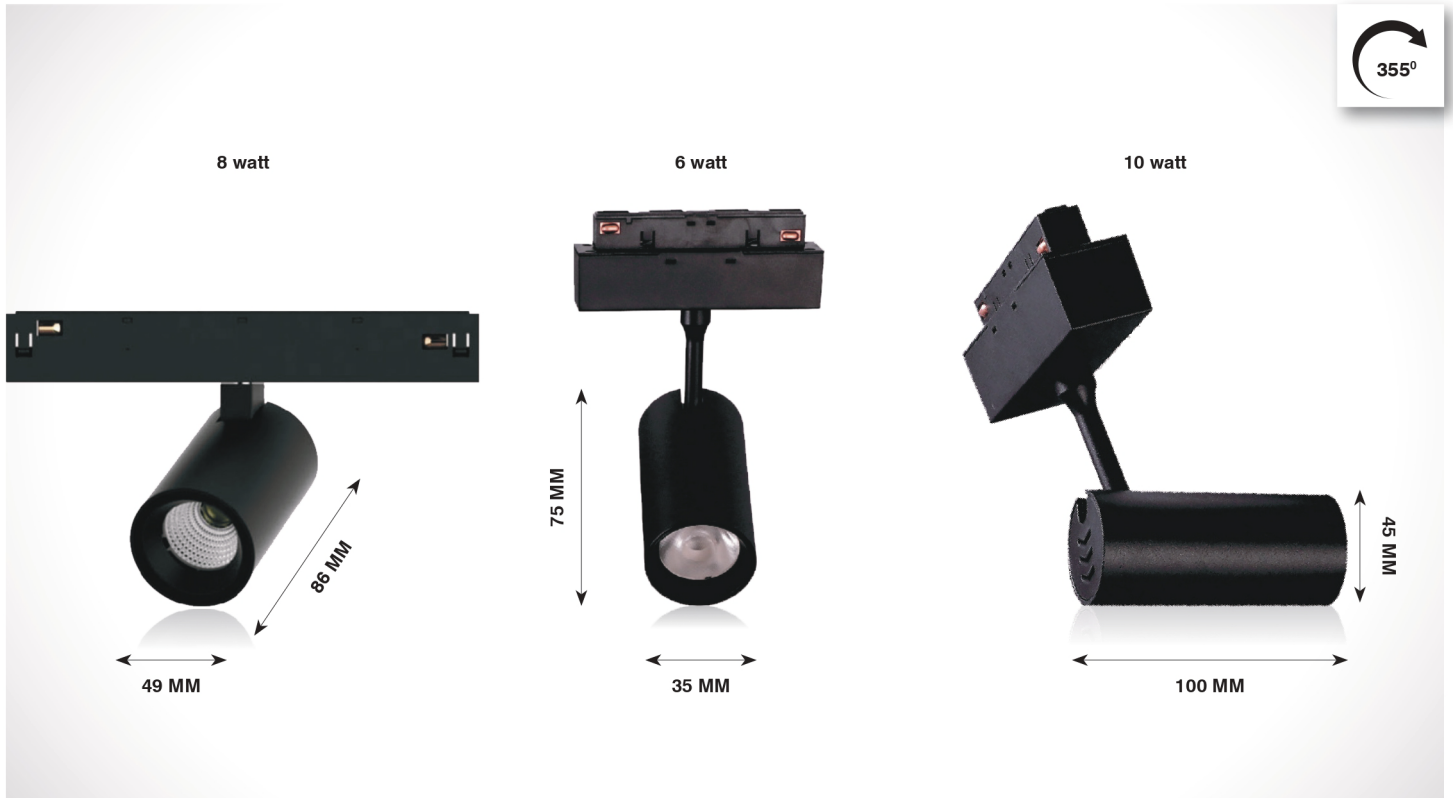

MAGNETIC TRACK SPOT