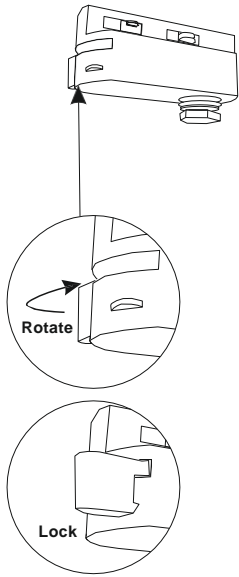

T2 Track Channel

T2 Track Adapter (Side Hole)

**Mechanical
&
Electrical Fitment**

T2 Track Adapter (Center Hole)

**Mechanical
&
Electrical Fitment**

T2 Track Adapter (Double Locking)

**Mechanical
&
Electrical Fitment**

T3 Track Channel

T3

T3 Track Adapter (Side Hole)

**Mechanical
&
Electrical Fitment**

T3 Track Adapter (Center Hole)

**Mechanical
&
Electrical Fitment**

T3 Track Adapter (Mini)

**Mechanical
&
Electrical Fitment**

T4 Track Channel

T4 Track Adapter

Mechanical & Electrical Fitment

T6 Track Channel

Mechanical & Electrical Fitment

No.	Photo	Name	Size	MRP
1		T2 - Single Phase	1mtr	700/-
			1.5mtr	1050/-
			2mtr	1400/-
2		T3 - Double Phase	1mtr	800/-
			1.5mtr	1200/-
			2mtr	1600/-
3		T4-S - Three Phase T4-S - T2 Dali	1mtr	2000/-
			1.5mtr	3000/-
			2mtr	4000/-
4		T4-O - Three Phase T4-O - T2 Dali	1mtr	2000/-
			1.5mtr	3000/-
			2mtr	4000/-
5		T4-TR - Three Phase T4-TR - T2 Dali	1mtr	1500/-
			1.5mtr	2250/-
			2mtr	3000/-
6		T6 - Three Phase Dali Emergency	1mtr	4000/-
			1.5mtr	6000/-
			2mtr	8000/-
7		T2 I-Jointer		300/-
		T2 I-Jointer (Mini)		200/-
8		T3 I-Jointer		300/-
		T3 I-Jointer (Mini)		200/-
9		T4 S I-Jointer		600/-
		T4 S I-Jointer (Mini)		500/-
10		T4 O I-Jointer		600/-
		T4 O I-Jointer (Mini)		500/-
11		T4 TR I-Jointer		500/-
		T4 TR I-Jointer (Mini)		400/-
12		T6 I-Jointer		1000/-
13		T2 L-Jointer		400/-
14		T3 L-Jointer		450/-
15		T4-S L-Jointer		500/-