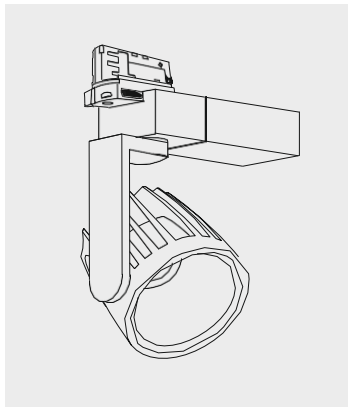

T2 Track Channel

T2 Track Adapter (Side Hole)

**Mechanical
&
Electrical Fitment**

T2 Track Adapter (Center Hole)

**Mechanical
&
Electrical Fitment**

T2 Track Adapter (Double Locking)

**Mechanical
&
Electrical Fitment**

T3 Track Channel

T3

T3 Track Adapter (Side Hole)

**Mechanical
&
Electrical Fitment**

T3 Track Adapter (Center Hole)

**Mechanical
&
Electrical Fitment**

T3 Track Adapter (Mini)

**Mechanical
&
Electrical Fitment**

T4 Track Channel

T4 Track Adapter

Mechanical & Electrical Fitment

T6 Track Channel

Mechanical & Electrical Fitment

No.	Photo	Name	Size	MRP
1		T2 - Single Phase	1mtr	700/-
			1.5mtr	1050/-
			2mtr	1400/-
2		T3 - Double Phase	1mtr	800/-
			1.5mtr	1200/-
			2mtr	1600/-
3		T4-S - Three Phase T4-S - T2 Dali	1mtr	2000/-
			1.5mtr	3000/-
			2mtr	4000/-
4		T4-O - Three Phase T4-O - T2 Dali	1mtr	2000/-
			1.5mtr	3000/-
			2mtr	4000/-
5		T4-TR - Three Phase T4-TR - T2 Dali	1mtr	1500/-
			1.5mtr	2250/-
			2mtr	3000/-
6		T6 - Three Phase Dali Emergency	1mtr	4000/-
			1.5mtr	6000/-
			2mtr	8000/-
7		T2 I-Jointer		300/-
		T2 I-Jointer (Mini)		200/-
8		T3 I-Jointer		300/-
		T3 I-Jointer (Mini)		200/-
9		T4 S I-Jointer		600/-
		T4 S I-Jointer (Mini)		500/-
10		T4 O I-Jointer		600/-
		T4 O I-Jointer (Mini)		500/-
11		T4 TR I-Jointer		500/-
		T4 TR I-Jointer (Mini)		400/-
12		T6 I-Jointer		1000/-
13		T2 L-Jointer		400/-
14		T3 L-Jointer		450/-
15		T4-S L-Jointer		500/-