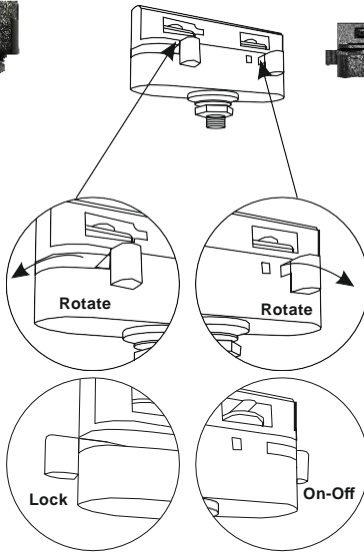

T2 Track Channel

T2 Track Adapter (Side Hole)

**Mechanical
&
Electrical Fitment**

T2 Track Adapter (Center Hole)

**Mechanical
&
Electrical Fitment**

T2 Track Adapter (Double Locking)

**Mechanical
&
Electrical Fitment**

T3 Track Channel

T3

T3 Track Adapter (Side Hole)

**Mechanical
&
Electrical Fitment**

T3 Track Adapter (Center Hole)

**Mechanical
&
Electrical Fitment**

T3 Track Adapter (Mini)

**Mechanical
&
Electrical Fitment**

T4 Track Channel

T4 Track Adapter

Mechanical & Electrical Fitment

T6 Track Channel

Mechanical & Electrical Fitment

No.	Photo	Name	Size	MRP
1		T2 - Single Phase	1mtr	700/-
			1.5mtr	1050/-
			2mtr	1400/-
2		T3 - Double Phase	1mtr	800/-
			1.5mtr	1200/-
			2mtr	1600/-
3		T4-S - Three Phase T4-S - T2 Dali	1mtr	2000/-
			1.5mtr	3000/-
			2mtr	4000/-
4		T4-O - Three Phase T4-O - T2 Dali	1mtr	2000/-
			1.5mtr	3000/-
			2mtr	4000/-
5		T4-TR - Three Phase T4-TR - T2 Dali	1mtr	1500/-
			1.5mtr	2250/-
			2mtr	3000/-
6		T6 - Three Phase Dali Emergency	1mtr	4000/-
			1.5mtr	6000/-
			2mtr	8000/-
7		T2 I-Jointer		300/-
		T2 I-Jointer (Mini)		200/-
8		T3 I-Jointer		300/-
		T3 I-Jointer (Mini)		200/-
9		T4 S I-Jointer		600/-
		T4 S I-Jointer (Mini)		500/-
10		T4 O I-Jointer		600/-
		T4 O I-Jointer (Mini)		500/-
11		T4 TR I-Jointer		500/-
		T4 TR I-Jointer (Mini)		400/-
12		T6 I-Jointer		1000/-
13		T2 L-Jointer		400/-
14		T3 L-Jointer		450/-
15		T4-S L-Jointer		500/-