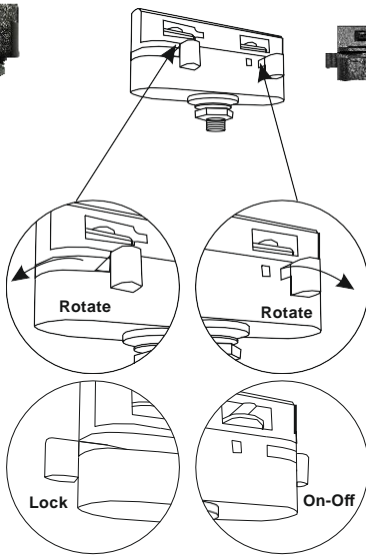

T2 Track Channel

T2 Track Adapter (Side Hole)

**Mechanical
&
Electrical Fitment**

T2 Track Adapter (Center Hole)

**Mechanical
&
Electrical Fitment**

T2 Track Adapter (Double Locking)

**Mechanical
&
Electrical Fitment**

T3 Track Channel

T3

T3 Track Adapter (Side Hole)

**Mechanical
&
Electrical Fitment**

T3 Track Adapter (Center Hole)

**Mechanical
&
Electrical Fitment**

T3 Track Adapter (Mini)

**Mechanical
&
Electrical Fitment**

T4 Track Channel

T4 Track Adapter

Mechanical & Electrical Fitment

T6 Track Channel

Mechanical & Electrical Fitment

No.	Photo	Name	Size	MRP
1		T2 - Single Phase	1mtr	700/-
			1.5mtr	1050/-
			2mtr	1400/-
2		T3 - Double Phase	1mtr	800/-
			1.5mtr	1200/-
			2mtr	1600/-
3		T4-S - Three Phase T4-S - T2 Dali	1mtr	2000/-
			1.5mtr	3000/-
			2mtr	4000/-
4		T4-O - Three Phase T4-O - T2 Dali	1mtr	2000/-
			1.5mtr	3000/-
			2mtr	4000/-
5		T4-TR - Three Phase T4-TR - T2 Dali	1mtr	1500/-
			1.5mtr	2250/-
			2mtr	3000/-
6		T6 - Three Phase Dali Emergency	1mtr	4000/-
			1.5mtr	6000/-
			2mtr	8000/-
7		T2 I-Jointer		300/-
		T2 I-Jointer (Mini)		200/-
8		T3 I-Jointer		300/-
		T3 I-Jointer (Mini)		200/-
9		T4 S I-Jointer		600/-
		T4 S I-Jointer (Mini)		500/-
10		T4 O I-Jointer		600/-
		T4 O I-Jointer (Mini)		500/-
11		T4 TR I-Jointer		500/-
		T4 TR I-Jointer (Mini)		400/-
12		T6 I-Jointer		1000/-
13		T2 L-Jointer		400/-
14		T3 L-Jointer		450/-
15		T4-S L-Jointer		500/-