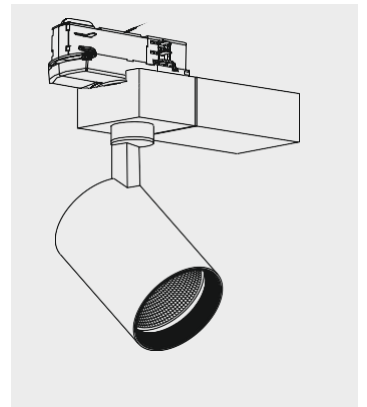

T2 Track Channel

T2 Track Adapter (Side Hole)

**Mechanical
&
Electrical Fitment**

T2 Track Adapter (Center Hole)

**Mechanical
&
Electrical Fitment**

T2 Track Adapter (Double Locking)

**Mechanical
&
Electrical Fitment**

T3 Track Channel

T3

T3 Track Adapter (Side Hole)

**Mechanical
&
Electrical Fitment**

T3 Track Adapter (Center Hole)

**Mechanical
&
Electrical Fitment**

T3 Track Adapter (Mini)

**Mechanical
&
Electrical Fitment**

T4 Track Channel

T4 Track Adapter

Mechanical & Electrical Fitment

T6 Track Channel

Mechanical & Electrical Fitment

No.	Photo	Name	Size	MRP
1		T2 - Single Phase	1mtr	700/-
			1.5mtr	1050/-
			2mtr	1400/-
2		T3 - Double Phase	1mtr	800/-
			1.5mtr	1200/-
			2mtr	1600/-
3		T4-S - Three Phase T4-S - T2 Dali	1mtr	2000/-
			1.5mtr	3000/-
			2mtr	4000/-
4		T4-O - Three Phase T4-O - T2 Dali	1mtr	2000/-
			1.5mtr	3000/-
			2mtr	4000/-
5		T4-TR - Three Phase T4-TR - T2 Dali	1mtr	1500/-
			1.5mtr	2250/-
			2mtr	3000/-
6		T6 - Three Phase Dali Emergency	1mtr	4000/-
			1.5mtr	6000/-
			2mtr	8000/-
7		T2 I-Jointer		300/-
		T2 I-Jointer (Mini)		200/-
8		T3 I-Jointer		300/-
		T3 I-Jointer (Mini)		200/-
9		T4 S I-Jointer		600/-
		T4 S I-Jointer (Mini)		500/-
10		T4 O I-Jointer		600/-
		T4 O I-Jointer (Mini)		500/-
11		T4 TR I-Jointer		500/-
		T4 TR I-Jointer (Mini)		400/-
12		T6 I-Jointer		1000/-
13		T2 L-Jointer		400/-
14		T3 L-Jointer		450/-
15		T4-S L-Jointer		500/-