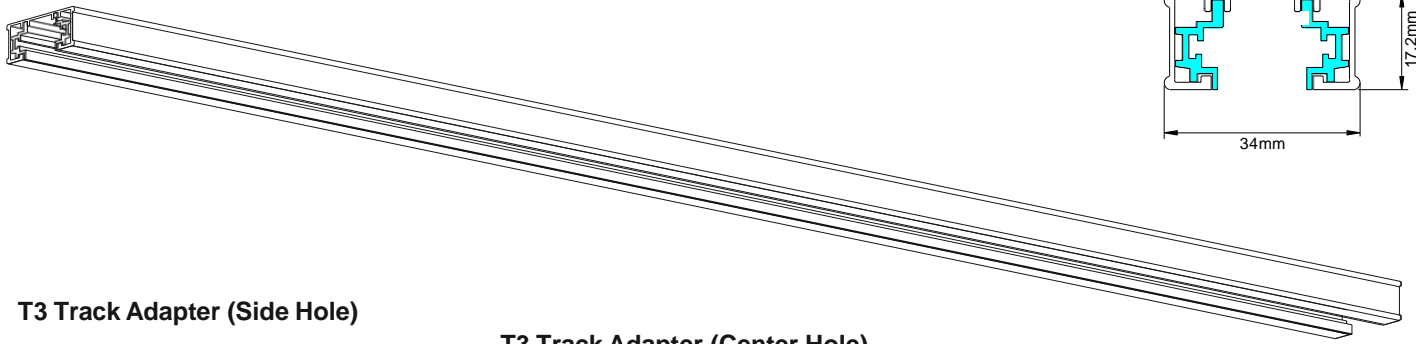

T2 Track Channel

T2 Track Adapter (Side Hole)

**Mechanical
&
Electrical Fitment**

T2 Track Adapter (Center Hole)

**Mechanical
&
Electrical Fitment**

T2 Track Adapter (Double Locking)

**Mechanical
&
Electrical Fitment**

T3 Track Channel

T3

T3 Track Adapter (Side Hole)

**Mechanical
&
Electrical Fitment**

T3 Track Adapter (Center Hole)

**Mechanical
&
Electrical Fitment**

T3 Track Adapter (Mini)

**Mechanical
&
Electrical Fitment**

T4 Track Channel

T4 Track Adapter

Mechanical & Electrical Fitment

T6 Track Channel

Mechanical & Electrical Fitment

No.	Photo	Name	Size	MRP
1		T2 - Single Phase	1mtr	700/-
			1.5mtr	1050/-
			2mtr	1400/-
2		T3 - Double Phase	1mtr	800/-
			1.5mtr	1200/-
			2mtr	1600/-
3		T4-S - Three Phase T4-S - T2 Dali	1mtr	2000/-
			1.5mtr	3000/-
			2mtr	4000/-
4		T4-O - Three Phase T4-O - T2 Dali	1mtr	2000/-
			1.5mtr	3000/-
			2mtr	4000/-
5		T4-TR - Three Phase T4-TR - T2 Dali	1mtr	1500/-
			1.5mtr	2250/-
			2mtr	3000/-
6		T6 - Three Phase Dali Emergency	1mtr	4000/-
			1.5mtr	6000/-
			2mtr	8000/-
7		T2 I-Jointer		300/-
		T2 I-Jointer (Mini)		200/-
8		T3 I-Jointer		300/-
		T3 I-Jointer (Mini)		200/-
9		T4 S I-Jointer		600/-
		T4 S I-Jointer (Mini)		500/-
10		T4 O I-Jointer		600/-
		T4 O I-Jointer (Mini)		500/-
11		T4 TR I-Jointer		500/-
		T4 TR I-Jointer (Mini)		400/-
12		T6 I-Jointer		1000/-
13		T2 L-Jointer		400/-
14		T3 L-Jointer		450/-
15		T4-S L-Jointer		500/-