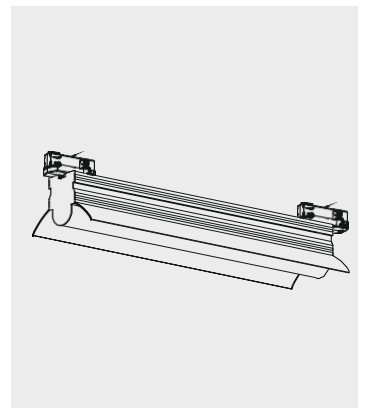

T3 Track Channel

T3

T3 Track Adapter (Side Hole)

**Mechanical
&
Electrical Fitment**

T3 Track Adapter (Center Hole)

**Mechanical
&
Electrical Fitment**

T3 Track Adapter (Mini)

**Mechanical
&
Electrical Fitment**

T4 Track Channel

T4 Track Adapter

Mechanical & Electrical Fitment

T6 Track Channel

Mechanical & Electrical Fitment

No.	Photo	Name	Size	MRP
1		T2 - Single Phase	1mtr	700/-
			1.5mtr	1050/-
			2mtr	1400/-
2		T3 - Double Phase	1mtr	800/-
			1.5mtr	1200/-
			2mtr	1600/-
3		T4-S - Three Phase T4-S - T2 Dali	1mtr	2000/-
			1.5mtr	3000/-
			2mtr	4000/-
4		T4-O - Three Phase T4-O - T2 Dali	1mtr	2000/-
			1.5mtr	3000/-
			2mtr	4000/-
5		T4-TR - Three Phase T4-TR - T2 Dali	1mtr	1500/-
			1.5mtr	2250/-
			2mtr	3000/-
6		T6 - Three Phase Dali Emergency	1mtr	4000/-
			1.5mtr	6000/-
			2mtr	8000/-
7		T2 I-Jointer		300/-
		T2 I-Jointer (Mini)		200/-
8		T3 I-Jointer		300/-
		T3 I-Jointer (Mini)		200/-
9		T4 S I-Jointer		600/-
		T4 S I-Jointer (Mini)		500/-
10		T4 O I-Jointer		600/-
		T4 O I-Jointer (Mini)		500/-
11		T4 TR I-Jointer		500/-
		T4 TR I-Jointer (Mini)		400/-
12		T6 I-Jointer		1000/-
13		T2 L-Jointer		400/-
14		T3 L-Jointer		450/-
15		T4-S L-Jointer		500/-

No.	Photo	Name	Size	MRP
16		T4-OL-Jointer		500/-
17		T4-TR L-Jointer		500/-
18		T6 L-Jointer		1200/-
19		T2 T-Jointer		500/-
20		T3 T-Jointer		600/-
21		T4-ST-Jointer		800/-
22		T4-OT-Jointer		800/-
23		T4-TR T-Jointer		800/-
24		T6 T-Jointer		1500/-
25		T2 X-Jointer		600/-
26		T3 X-Jointer		700/-
27		T4-SX-Jointer		1000/-
28		T4-OX-Jointer		1000/-
29		T4-TR X-Jointer		1000/-
30		T6 X-Jointer		2000/-
31		T2 - Live End		250/-
32		T3 - Live End		300/-
33		T4-S - Live End		450/-