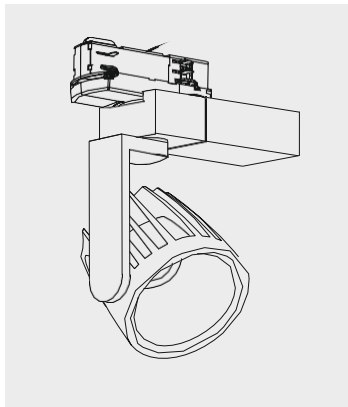

T3 Track Channel

T3

T3 Track Adapter (Side Hole)

**Mechanical
&
Electrical Fitment**

T3 Track Adapter (Center Hole)

**Mechanical
&
Electrical Fitment**

T3 Track Adapter (Mini)

**Mechanical
&
Electrical Fitment**

T4 Track Channel

T4 Track Adapter

Mechanical & Electrical Fitment

T6 Track Channel

Mechanical & Electrical Fitment

No.	Photo	Name	Size	MRP
1		T2 - Single Phase	1mtr	700/-
			1.5mtr	1050/-
			2mtr	1400/-
2		T3 - Double Phase	1mtr	800/-
			1.5mtr	1200/-
			2mtr	1600/-
3		T4-S - Three Phase T4-S - T2 Dali	1mtr	2000/-
			1.5mtr	3000/-
			2mtr	4000/-
4		T4-O - Three Phase T4-O - T2 Dali	1mtr	2000/-
			1.5mtr	3000/-
			2mtr	4000/-
5		T4-TR - Three Phase T4-TR - T2 Dali	1mtr	1500/-
			1.5mtr	2250/-
			2mtr	3000/-
6		T6 - Three Phase Dali Emergency	1mtr	4000/-
			1.5mtr	6000/-
			2mtr	8000/-
7		T2 I-Jointer		300/-
		T2 I-Jointer (Mini)		200/-
8		T3 I-Jointer		300/-
		T3 I-Jointer (Mini)		200/-
9		T4 S I-Jointer		600/-
		T4 S I-Jointer (Mini)		500/-
10		T4 O I-Jointer		600/-
		T4 O I-Jointer (Mini)		500/-
11		T4 TR I-Jointer		500/-
		T4 TR I-Jointer (Mini)		400/-
12		T6 I-Jointer		1000/-
13		T2 L-Jointer		400/-
14		T3 L-Jointer		450/-
15		T4-S L-Jointer		500/-

No.	Photo	Name	Size	MRP
16		T4-OL-Jointer		500/-
17		T4-TR L-Jointer		500/-
18		T6 L-Jointer		1200/-
19		T2 T-Jointer		500/-
20		T3 T-Jointer		600/-
21		T4-ST-Jointer		800/-
22		T4-OT-Jointer		800/-
23		T4-TR T-Jointer		800/-
24		T6 T-Jointer		1500/-
25		T2 X-Jointer		600/-
26		T3 X-Jointer		700/-
27		T4-SX-Jointer		1000/-
28		T4-OX-Jointer		1000/-
29		T4-TR X-Jointer		1000/-
30		T6 X-Jointer		2000/-
31		T2 - Live End		250/-
32		T3 - Live End		300/-
33		T4-S - Live End		450/-