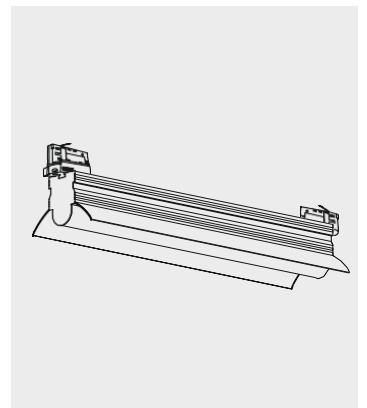

T2 Track Channel

T2 Track Adapter (Side Hole)

**Mechanical
&
Electrical Fitment**

T2 Track Adapter (Center Hole)

**Mechanical
&
Electrical Fitment**

T2 Track Adapter (Double Locking)

**Mechanical
&
Electrical Fitment**

T3 Track Channel

T3

T3 Track Adapter (Side Hole)

**Mechanical
&
Electrical Fitment**

T3 Track Adapter (Center Hole)

**Mechanical
&
Electrical Fitment**

T3 Track Adapter (Mini)

**Mechanical
&
Electrical Fitment**

T4 Track Channel

T4 Track Adapter

Mechanical & Electrical Fitment

T6 Track Channel

Mechanical & Electrical Fitment

No.	Photo	Name	Size	MRP
1		T2 - Single Phase	1mtr	700/-
			1.5mtr	1050/-
			2mtr	1400/-
2		T3 - Double Phase	1mtr	800/-
			1.5mtr	1200/-
			2mtr	1600/-
3		T4-S - Three Phase T4-S - T2 Dali	1mtr	2000/-
			1.5mtr	3000/-
			2mtr	4000/-
4		T4-O - Three Phase T4-O - T2 Dali	1mtr	2000/-
			1.5mtr	3000/-
			2mtr	4000/-
5		T4-TR - Three Phase T4-TR - T2 Dali	1mtr	1500/-
			1.5mtr	2250/-
			2mtr	3000/-
6		T6 - Three Phase Dali Emergency	1mtr	4000/-
			1.5mtr	6000/-
			2mtr	8000/-
7		T2 I-Jointer		300/-
		T2 I-Jointer (Mini)		200/-
8		T3 I-Jointer		300/-
		T3 I-Jointer (Mini)		200/-
9		T4 S I-Jointer		600/-
		T4 S I-Jointer (Mini)		500/-
10		T4 O I-Jointer		600/-
		T4 O I-Jointer (Mini)		500/-
11		T4 TR I-Jointer		500/-
		T4 TR I-Jointer (Mini)		400/-
12		T6 I-Jointer		1000/-
13		T2 L-Jointer		400/-
14		T3 L-Jointer		450/-
15		T4-S L-Jointer		500/-