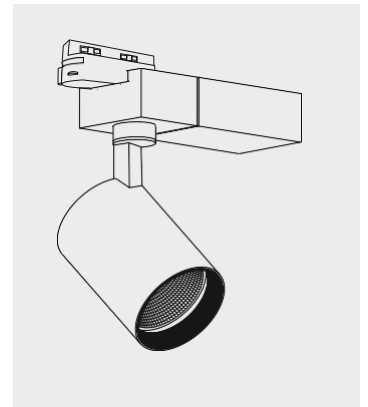

T2 Track Channel

T2 Track Adapter (Side Hole)

**Mechanical
&
Electrical Fitment**

T2 Track Adapter (Center Hole)

**Mechanical
&
Electrical Fitment**

T2 Track Adapter (Double Locking)

**Mechanical
&
Electrical Fitment**

T3 Track Channel

T3

T3 Track Adapter (Side Hole)

**Mechanical
&
Electrical Fitment**

T3 Track Adapter (Center Hole)

**Mechanical
&
Electrical Fitment**

T3 Track Adapter (Mini)

**Mechanical
&
Electrical Fitment**

T4 Track Channel

T4 Track Adapter

Mechanical & Electrical Fitment

T6 Track Channel

Mechanical & Electrical Fitment

No.	Photo	Name	Size	MRP
1		T2 - Single Phase	1mtr	700/-
			1.5mtr	1050/-
			2mtr	1400/-
2		T3 - Double Phase	1mtr	800/-
			1.5mtr	1200/-
			2mtr	1600/-
3		T4-S - Three Phase T4-S - T2 Dali	1mtr	2000/-
			1.5mtr	3000/-
			2mtr	4000/-
4		T4-O - Three Phase T4-O - T2 Dali	1mtr	2000/-
			1.5mtr	3000/-
			2mtr	4000/-
5		T4-TR - Three Phase T4-TR - T2 Dali	1mtr	1500/-
			1.5mtr	2250/-
			2mtr	3000/-
6		T6 - Three Phase Dali Emergency	1mtr	4000/-
			1.5mtr	6000/-
			2mtr	8000/-
7		T2 I-Jointer		300/-
		T2 I-Jointer (Mini)		200/-
8		T3 I-Jointer		300/-
		T3 I-Jointer (Mini)		200/-
9		T4 S I-Jointer		600/-
		T4 S I-Jointer (Mini)		500/-
10		T4 O I-Jointer		600/-
		T4 O I-Jointer (Mini)		500/-
11		T4 TR I-Jointer		500/-
		T4 TR I-Jointer (Mini)		400/-
12		T6 I-Jointer		1000/-
13		T2 L-Jointer		400/-
14		T3 L-Jointer		450/-
15		T4-S L-Jointer		500/-