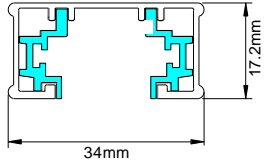

T2 Track Channel

T2 Track Adapter (Side Hole)

**Mechanical
&
Electrical Fitment**

T2 Track Adapter (Center Hole)

**Mechanical
&
Electrical Fitment**

T2 Track Adapter (Double Locking)

**Mechanical
&
Electrical Fitment**

T3 Track Channel

T3

T3 Track Adapter (Side Hole)

**Mechanical
&
Electrical Fitment**

T3 Track Adapter (Center Hole)

**Mechanical
&
Electrical Fitment**

T3 Track Adapter (Mini)

**Mechanical
&
Electrical Fitment**

T4 Track Channel

T4 Track Adapter

Mechanical & Electrical Fitment

T6 Track Channel

Mechanical & Electrical Fitment

No.	Photo	Name	Size	MRP
1		T2 - Single Phase	1mtr	700/-
			1.5mtr	1050/-
			2mtr	1400/-
2		T3 - Double Phase	1mtr	800/-
			1.5mtr	1200/-
			2mtr	1600/-
3		T4-S - Three Phase T4-S - T2 Dali	1mtr	2000/-
			1.5mtr	3000/-
			2mtr	4000/-
4		T4-O - Three Phase T4-O - T2 Dali	1mtr	2000/-
			1.5mtr	3000/-
			2mtr	4000/-
5		T4-TR - Three Phase T4-TR - T2 Dali	1mtr	1500/-
			1.5mtr	2250/-
			2mtr	3000/-
6		T6 - Three Phase Dali Emergency	1mtr	4000/-
			1.5mtr	6000/-
			2mtr	8000/-
7		T2 I-Jointer		300/-
		T2 I-Jointer (Mini)		200/-
8		T3 I-Jointer		300/-
		T3 I-Jointer (Mini)		200/-
9		T4 S I-Jointer		600/-
		T4 S I-Jointer (Mini)		500/-
10		T4 O I-Jointer		600/-
		T4 O I-Jointer (Mini)		500/-
11		T4 TR I-Jointer		500/-
		T4 TR I-Jointer (Mini)		400/-
12		T6 I-Jointer		1000/-
13		T2 L-Jointer		400/-
14		T3 L-Jointer		450/-
15		T4-S L-Jointer		500/-

No.	Photo	Name	Size	MRP
16		T4-OL-Jointer		500/-
17		T4-TR L-Jointer		500/-
18		T6 L-Jointer		1200/-
19		T2 T-Jointer		500/-
20		T3 T-Jointer		600/-
21		T4-ST-Jointer		800/-
22		T4-OT-Jointer		800/-
23		T4-TR T-Jointer		800/-
24		T6 T-Jointer		1500/-
25		T2 X-Jointer		600/-
26		T3 X-Jointer		700/-
27		T4-SX-Jointer		1000/-
28		T4-OX-Jointer		1000/-
29		T4-TR X-Jointer		1000/-
30		T6 X-Jointer		2000/-
31		T2 - Live End		250/-
32		T3 - Live End		300/-
33		T4-S - Live End		450/-