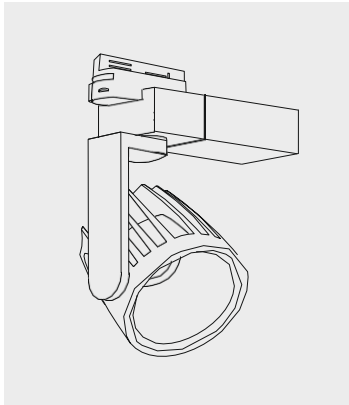

T2 Track Channel

T2 Track Adapter (Side Hole)

**Mechanical
&
Electrical Fitment**

T2 Track Adapter (Center Hole)

**Mechanical
&
Electrical Fitment**

T2 Track Adapter (Double Locking)

**Mechanical
&
Electrical Fitment**

T3 Track Channel

T3

T3 Track Adapter (Side Hole)

**Mechanical
&
Electrical Fitment**

T3 Track Adapter (Center Hole)

**Mechanical
&
Electrical Fitment**

T3 Track Adapter (Mini)

**Mechanical
&
Electrical Fitment**

T4 Track Channel

T4 Track Adapter

Mechanical & Electrical Fitment

T6 Track Channel

Mechanical & Electrical Fitment

No.	Photo	Name	Size	MRP
1		T2 - Single Phase	1mtr	700/-
			1.5mtr	1050/-
			2mtr	1400/-
2		T3 - Double Phase	1mtr	800/-
			1.5mtr	1200/-
			2mtr	1600/-
3		T4-S - Three Phase T4-S - T2 Dali	1mtr	2000/-
			1.5mtr	3000/-
			2mtr	4000/-
4		T4-O - Three Phase T4-O - T2 Dali	1mtr	2000/-
			1.5mtr	3000/-
			2mtr	4000/-
5		T4-TR - Three Phase T4-TR - T2 Dali	1mtr	1500/-
			1.5mtr	2250/-
			2mtr	3000/-
6		T6 - Three Phase Dali Emergency	1mtr	4000/-
			1.5mtr	6000/-
			2mtr	8000/-
7		T2 I-Jointer		300/-
		T2 I-Jointer (Mini)		200/-
8		T3 I-Jointer		300/-
		T3 I-Jointer (Mini)		200/-
9		T4 S I-Jointer		600/-
		T4 S I-Jointer (Mini)		500/-
10		T4 O I-Jointer		600/-
		T4 O I-Jointer (Mini)		500/-
11		T4 TR I-Jointer		500/-
		T4 TR I-Jointer (Mini)		400/-
12		T6 I-Jointer		1000/-
13		T2 L-Jointer		400/-
14		T3 L-Jointer		450/-
15		T4-S L-Jointer		500/-