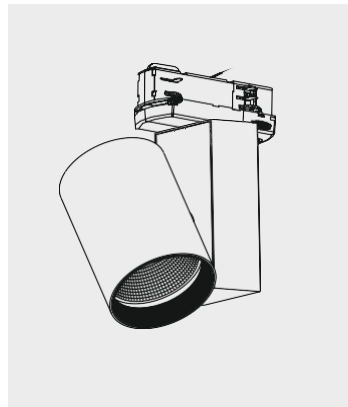

T2 Track Channel

T2 Track Adapter (Side Hole)

**Mechanical
&
Electrical Fitment**

T2 Track Adapter (Center Hole)

**Mechanical
&
Electrical Fitment**

T2 Track Adapter (Double Locking)

**Mechanical
&
Electrical Fitment**

T3 Track Channel

T3

T3 Track Adapter (Side Hole)

**Mechanical
&
Electrical Fitment**

T3 Track Adapter (Center Hole)

**Mechanical
&
Electrical Fitment**

T3 Track Adapter (Mini)

**Mechanical
&
Electrical Fitment**

T4 Track Channel

T4 Track Adapter

Mechanical & Electrical Fitment

T6 Track Channel

Mechanical & Electrical Fitment

No.	Photo	Name	Size	MRP
1		T2 - Single Phase	1mtr	700/-
			1.5mtr	1050/-
			2mtr	1400/-
2		T3 - Double Phase	1mtr	800/-
			1.5mtr	1200/-
			2mtr	1600/-
3		T4-S - Three Phase T4-S - T2 Dali	1mtr	2000/-
			1.5mtr	3000/-
			2mtr	4000/-
4		T4-O - Three Phase T4-O - T2 Dali	1mtr	2000/-
			1.5mtr	3000/-
			2mtr	4000/-
5		T4-TR - Three Phase T4-TR - T2 Dali	1mtr	1500/-
			1.5mtr	2250/-
			2mtr	3000/-
6		T6 - Three Phase Dali Emergency	1mtr	4000/-
			1.5mtr	6000/-
			2mtr	8000/-
7		T2 I-Jointer		300/-
		T2 I-Jointer (Mini)		200/-
8		T3 I-Jointer		300/-
		T3 I-Jointer (Mini)		200/-
9		T4 S I-Jointer		600/-
		T4 S I-Jointer (Mini)		500/-
10		T4 O I-Jointer		600/-
		T4 O I-Jointer (Mini)		500/-
11		T4 TR I-Jointer		500/-
		T4 TR I-Jointer (Mini)		400/-
12		T6 I-Jointer		1000/-
13		T2 L-Jointer		400/-
14		T3 L-Jointer		450/-
15		T4-S L-Jointer		500/-