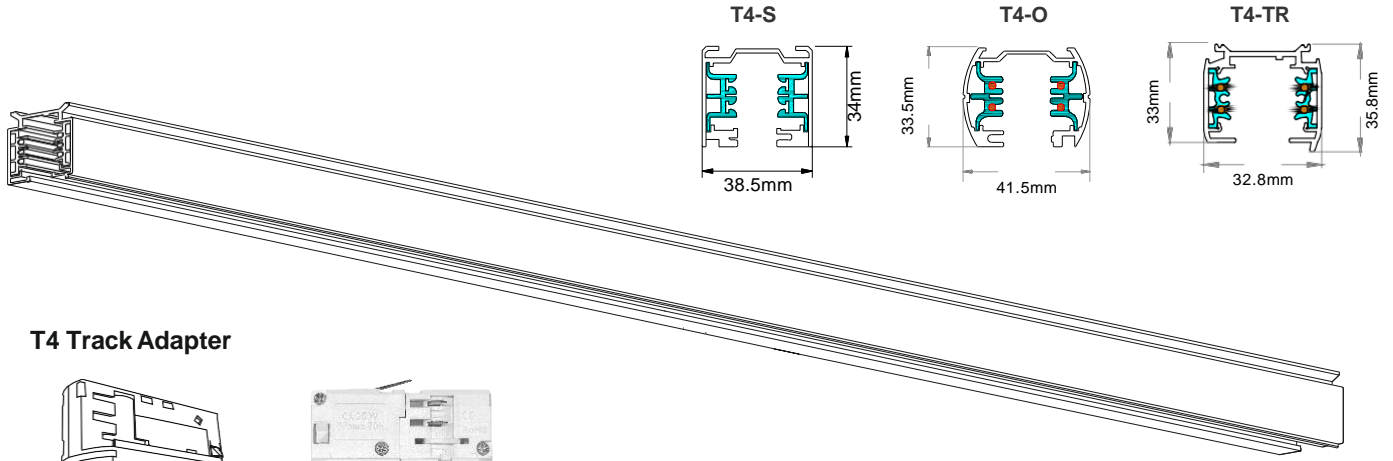

T2 Track Channel

T2 Track Adapter (Side Hole)

**Mechanical
&
Electrical Fitment**

T2 Track Adapter (Center Hole)

**Mechanical
&
Electrical Fitment**

T2 Track Adapter (Double Locking)

**Mechanical
&
Electrical Fitment**

T3 Track Channel

T3

T3 Track Adapter (Side Hole)

**Mechanical
&
Electrical Fitment**

T3 Track Adapter (Center Hole)

**Mechanical
&
Electrical Fitment**

T3 Track Adapter (Mini)

**Mechanical
&
Electrical Fitment**

T4 Track Channel

T4 Track Adapter

Mechanical & Electrical Fitment

T6 Track Channel

Mechanical & Electrical Fitment

No.	Photo	Name	Size	MRP
1		T2 - Single Phase	1mtr	700/-
			1.5mtr	1050/-
			2mtr	1400/-
2		T3 - Double Phase	1mtr	800/-
			1.5mtr	1200/-
			2mtr	1600/-
3		T4-S - Three Phase T4-S - T2 Dali	1mtr	2000/-
			1.5mtr	3000/-
			2mtr	4000/-
4		T4-O - Three Phase T4-O - T2 Dali	1mtr	2000/-
			1.5mtr	3000/-
			2mtr	4000/-
5		T4-TR - Three Phase T4-TR - T2 Dali	1mtr	1500/-
			1.5mtr	2250/-
			2mtr	3000/-
6		T6 - Three Phase Dali Emergency	1mtr	4000/-
			1.5mtr	6000/-
			2mtr	8000/-
7		T2 I-Jointer		300/-
		T2 I-Jointer (Mini)		200/-
8		T3 I-Jointer		300/-
		T3 I-Jointer (Mini)		200/-
9		T4 S I-Jointer		600/-
		T4 S I-Jointer (Mini)		500/-
10		T4 O I-Jointer		600/-
		T4 O I-Jointer (Mini)		500/-
11		T4 TR I-Jointer		500/-
		T4 TR I-Jointer (Mini)		400/-
12		T6 I-Jointer		1000/-
13		T2 L-Jointer		400/-
14		T3 L-Jointer		450/-
15		T4-S L-Jointer		500/-