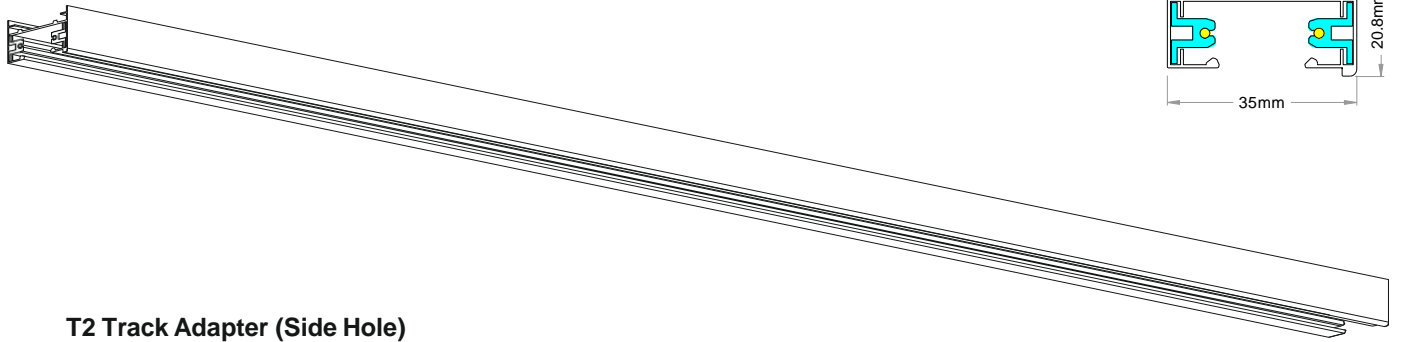

T2 Track Channel

T2 Track Adapter (Side Hole)

**Mechanical
&
Electrical Fitment**

T2 Track Adapter (Center Hole)

**Mechanical
&
Electrical Fitment**

T2 Track Adapter (Double Locking)

**Mechanical
&
Electrical Fitment**

T3 Track Channel

T3

T3 Track Adapter (Side Hole)

**Mechanical
&
Electrical Fitment**

T3 Track Adapter (Center Hole)

**Mechanical
&
Electrical Fitment**

T3 Track Adapter (Mini)

**Mechanical
&
Electrical Fitment**

T4 Track Channel

T4 Track Adapter

Mechanical & Electrical Fitment

T6 Track Channel

Mechanical & Electrical Fitment

No.	Photo	Name	Size	MRP
1		T2 - Single Phase	1mtr	700/-
			1.5mtr	1050/-
			2mtr	1400/-
2		T3 - Double Phase	1mtr	800/-
			1.5mtr	1200/-
			2mtr	1600/-
3		T4-S - Three Phase T4-S - T2 Dali	1mtr	2000/-
			1.5mtr	3000/-
			2mtr	4000/-
4		T4-O - Three Phase T4-O - T2 Dali	1mtr	2000/-
			1.5mtr	3000/-
			2mtr	4000/-
5		T4-TR - Three Phase T4-TR - T2 Dali	1mtr	1500/-
			1.5mtr	2250/-
			2mtr	3000/-
6		T6 - Three Phase Dali Emergency	1mtr	4000/-
			1.5mtr	6000/-
			2mtr	8000/-
7		T2 I-Jointer		300/-
		T2 I-Jointer (Mini)		200/-
8		T3 I-Jointer		300/-
		T3 I-Jointer (Mini)		200/-
9		T4 S I-Jointer		600/-
		T4 S I-Jointer (Mini)		500/-
10		T4 O I-Jointer		600/-
		T4 O I-Jointer (Mini)		500/-
11		T4 TR I-Jointer		500/-
		T4 TR I-Jointer (Mini)		400/-
12		T6 I-Jointer		1000/-
13		T2 L-Jointer		400/-
14		T3 L-Jointer		450/-
15		T4-S L-Jointer		500/-