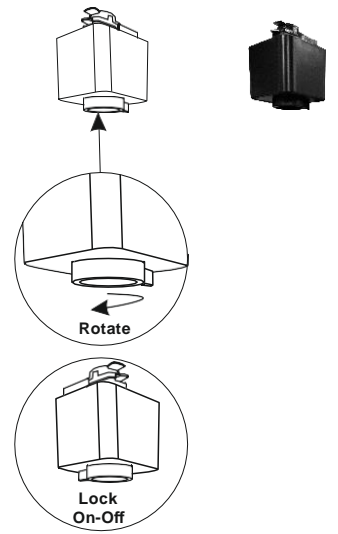

T2 Track Channel

T2 Track Adapter (Side Hole)

**Mechanical
&
Electrical Fitment**

T2 Track Adapter (Center Hole)

**Mechanical
&
Electrical Fitment**

T2 Track Adapter (Double Locking)

**Mechanical
&
Electrical Fitment**

T3 Track Channel

T3

T3 Track Adapter (Side Hole)

**Mechanical
&
Electrical Fitment**

T3 Track Adapter (Center Hole)

**Mechanical
&
Electrical Fitment**

T3 Track Adapter (Mini)

**Mechanical
&
Electrical Fitment**

T4 Track Channel

T4 Track Adapter

Mechanical & Electrical Fitment

T6 Track Channel

Mechanical & Electrical Fitment

No.	Photo	Name	Size	MRP
1		T2 - Single Phase	1mtr	700/-
			1.5mtr	1050/-
			2mtr	1400/-
2		T3 - Double Phase	1mtr	800/-
			1.5mtr	1200/-
			2mtr	1600/-
3		T4-S - Three Phase T4-S - T2 Dali	1mtr	2000/-
			1.5mtr	3000/-
			2mtr	4000/-
4		T4-O - Three Phase T4-O - T2 Dali	1mtr	2000/-
			1.5mtr	3000/-
			2mtr	4000/-
5		T4-TR - Three Phase T4-TR - T2 Dali	1mtr	1500/-
			1.5mtr	2250/-
			2mtr	3000/-
6		T6 - Three Phase Dali Emergency	1mtr	4000/-
			1.5mtr	6000/-
			2mtr	8000/-
7		T2 I-Jointer		300/-
		T2 I-Jointer (Mini)		200/-
8		T3 I-Jointer		300/-
		T3 I-Jointer (Mini)		200/-
9		T4 S I-Jointer		600/-
		T4 S I-Jointer (Mini)		500/-
10		T4 O I-Jointer		600/-
		T4 O I-Jointer (Mini)		500/-
11		T4 TR I-Jointer		500/-
		T4 TR I-Jointer (Mini)		400/-
12		T6 I-Jointer		1000/-
13		T2 L-Jointer		400/-
14		T3 L-Jointer		450/-
15		T4-S L-Jointer		500/-