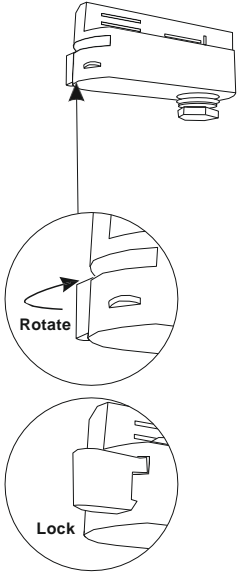

T2 Track Channel

T2 Track Adapter (Side Hole)

**Mechanical
&
Electrical Fitment**

T2 Track Adapter (Center Hole)

**Mechanical
&
Electrical Fitment**

T2 Track Adapter (Double Locking)

**Mechanical
&
Electrical Fitment**

T3 Track Channel

T3

T3 Track Adapter (Side Hole)

**Mechanical
&
Electrical Fitment**

T3 Track Adapter (Center Hole)

**Mechanical
&
Electrical Fitment**

T3 Track Adapter (Mini)

**Mechanical
&
Electrical Fitment**

T4 Track Channel

T4 Track Adapter

Mechanical & Electrical Fitment

T6 Track Channel

Mechanical & Electrical Fitment

No.	Photo	Name	Size	MRP
1		T2 - Single Phase	1mtr	700/-
			1.5mtr	1050/-
			2mtr	1400/-
2		T3 - Double Phase	1mtr	800/-
			1.5mtr	1200/-
			2mtr	1600/-
3		T4-S - Three Phase T4-S - T2 Dali	1mtr	2000/-
			1.5mtr	3000/-
			2mtr	4000/-
4		T4-O - Three Phase T4-O - T2 Dali	1mtr	2000/-
			1.5mtr	3000/-
			2mtr	4000/-
5		T4-TR - Three Phase T4-TR - T2 Dali	1mtr	1500/-
			1.5mtr	2250/-
			2mtr	3000/-
6		T6 - Three Phase Dali Emergency	1mtr	4000/-
			1.5mtr	6000/-
			2mtr	8000/-
7		T2 I-Jointer		300/-
		T2 I-Jointer (Mini)		200/-
8		T3 I-Jointer		300/-
		T3 I-Jointer (Mini)		200/-
9		T4 S I-Jointer		600/-
		T4 S I-Jointer (Mini)		500/-
10		T4 O I-Jointer		600/-
		T4 O I-Jointer (Mini)		500/-
11		T4 TR I-Jointer		500/-
		T4 TR I-Jointer (Mini)		400/-
12		T6 I-Jointer		1000/-
13		T2 L-Jointer		400/-
14		T3 L-Jointer		450/-
15		T4-S L-Jointer		500/-