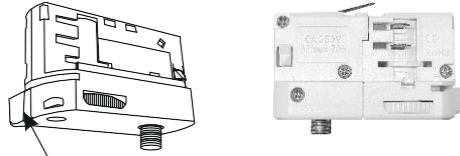

T2 Track Channel

T2 Track Adapter (Side Hole)

**Mechanical
&
Electrical Fitment**

T2 Track Adapter (Center Hole)

**Mechanical
&
Electrical Fitment**

T2 Track Adapter (Double Locking)

**Mechanical
&
Electrical Fitment**

T3 Track Channel

T3

T3 Track Adapter (Side Hole)

**Mechanical
&
Electrical Fitment**

T3 Track Adapter (Center Hole)

**Mechanical
&
Electrical Fitment**

T3 Track Adapter (Mini)

**Mechanical
&
Electrical Fitment**

T4 Track Channel

T4 Track Adapter

Mechanical & Electrical Fitment

T6 Track Channel

Mechanical & Electrical Fitment

No.	Photo	Name	Size	MRP
1		T2 - Single Phase	1mtr	700/-
			1.5mtr	1050/-
			2mtr	1400/-
2		T3 - Double Phase	1mtr	800/-
			1.5mtr	1200/-
			2mtr	1600/-
3		T4-S - Three Phase T4-S - T2 Dali	1mtr	2000/-
			1.5mtr	3000/-
			2mtr	4000/-
4		T4-O - Three Phase T4-O - T2 Dali	1mtr	2000/-
			1.5mtr	3000/-
			2mtr	4000/-
5		T4-TR - Three Phase T4-TR - T2 Dali	1mtr	1500/-
			1.5mtr	2250/-
			2mtr	3000/-
6		T6 - Three Phase Dali Emergency	1mtr	4000/-
			1.5mtr	6000/-
			2mtr	8000/-
7		T2 I-Jointer		300/-
		T2 I-Jointer (Mini)		200/-
8		T3 I-Jointer		300/-
		T3 I-Jointer (Mini)		200/-
9		T4 S I-Jointer		600/-
		T4 S I-Jointer (Mini)		500/-
10		T4 O I-Jointer		600/-
		T4 O I-Jointer (Mini)		500/-
11		T4 TR I-Jointer		500/-
		T4 TR I-Jointer (Mini)		400/-
12		T6 I-Jointer		1000/-
13		T2 L-Jointer		400/-
14		T3 L-Jointer		450/-
15		T4-S L-Jointer		500/-