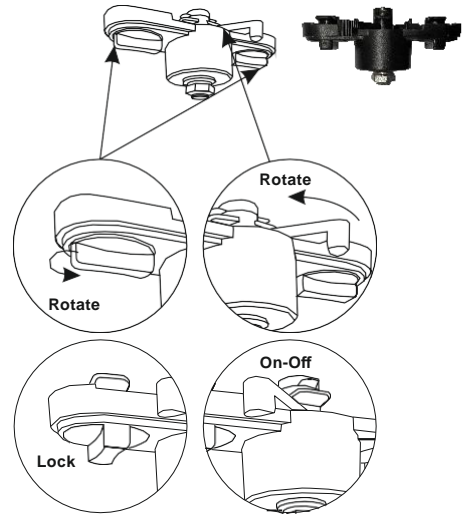

T2 Track Channel

T2 Track Adapter (Side Hole)

**Mechanical
&
Electrical Fitment**

T2 Track Adapter (Center Hole)

**Mechanical
&
Electrical Fitment**

T2 Track Adapter (Double Locking)

**Mechanical
&
Electrical Fitment**

T3 Track Channel

T3

T3 Track Adapter (Side Hole)

**Mechanical
&
Electrical Fitment**

T3 Track Adapter (Center Hole)

**Mechanical
&
Electrical Fitment**

T3 Track Adapter (Mini)

**Mechanical
&
Electrical Fitment**

T4 Track Channel

T4 Track Adapter

Mechanical & Electrical Fitment

T6 Track Channel

Mechanical & Electrical Fitment

No.	Photo	Name	Size	MRP
1		T2 - Single Phase	1mtr	700/-
			1.5mtr	1050/-
			2mtr	1400/-
2		T3 - Double Phase	1mtr	800/-
			1.5mtr	1200/-
			2mtr	1600/-
3		T4-S - Three Phase T4-S - T2 Dali	1mtr	2000/-
			1.5mtr	3000/-
			2mtr	4000/-
4		T4-O - Three Phase T4-O - T2 Dali	1mtr	2000/-
			1.5mtr	3000/-
			2mtr	4000/-
5		T4-TR - Three Phase T4-TR - T2 Dali	1mtr	1500/-
			1.5mtr	2250/-
			2mtr	3000/-
6		T6 - Three Phase Dali Emergency	1mtr	4000/-
			1.5mtr	6000/-
			2mtr	8000/-
7		T2 I-Jointer		300/-
		T2 I-Jointer (Mini)		200/-
8		T3 I-Jointer		300/-
		T3 I-Jointer (Mini)		200/-
9		T4 S I-Jointer		600/-
		T4 S I-Jointer (Mini)		500/-
10		T4 O I-Jointer		600/-
		T4 O I-Jointer (Mini)		500/-
11		T4 TR I-Jointer		500/-
		T4 TR I-Jointer (Mini)		400/-
12		T6 I-Jointer		1000/-
13		T2 L-Jointer		400/-
14		T3 L-Jointer		450/-
15		T4-S L-Jointer		500/-