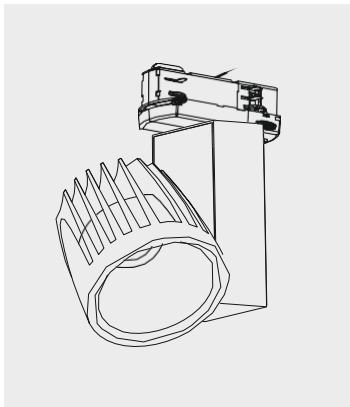

T3 Track Channel

T3

T3 Track Adapter (Side Hole)

**Mechanical
&
Electrical Fitment**

T3 Track Adapter (Center Hole)

**Mechanical
&
Electrical Fitment**

T3 Track Adapter (Mini)

**Mechanical
&
Electrical Fitment**

T4 Track Channel

T4 Track Adapter

Mechanical & Electrical Fitment

T6 Track Channel

Mechanical & Electrical Fitment

No.	Photo	Name	Size	MRP
1		T2 - Single Phase	1mtr	700/-
			1.5mtr	1050/-
			2mtr	1400/-
2		T3 - Double Phase	1mtr	800/-
			1.5mtr	1200/-
			2mtr	1600/-
3		T4-S - Three Phase T4-S - T2 Dali	1mtr	2000/-
			1.5mtr	3000/-
			2mtr	4000/-
4		T4-O - Three Phase T4-O - T2 Dali	1mtr	2000/-
			1.5mtr	3000/-
			2mtr	4000/-
5		T4-TR - Three Phase T4-TR - T2 Dali	1mtr	1500/-
			1.5mtr	2250/-
			2mtr	3000/-
6		T6 - Three Phase Dali Emergency	1mtr	4000/-
			1.5mtr	6000/-
			2mtr	8000/-
7		T2 I-Jointer		300/-
		T2 I-Jointer (Mini)		200/-
8		T3 I-Jointer		300/-
		T3 I-Jointer (Mini)		200/-
9		T4 S I-Jointer		600/-
		T4 S I-Jointer (Mini)		500/-
10		T4 O I-Jointer		600/-
		T4 O I-Jointer (Mini)		500/-
11		T4 TR I-Jointer		500/-
		T4 TR I-Jointer (Mini)		400/-
12		T6 I-Jointer		1000/-
13		T2 L-Jointer		400/-
14		T3 L-Jointer		450/-
15		T4-S L-Jointer		500/-

No.	Photo	Name	Size	MRP
16		T4-OL-Jointer		500/-
17		T4-TR L-Jointer		500/-
18		T6 L-Jointer		1200/-
19		T2 T-Jointer		500/-
20		T3 T-Jointer		600/-
21		T4-ST-Jointer		800/-
22		T4-OT-Jointer		800/-
23		T4-TR T-Jointer		800/-
24		T6 T-Jointer		1500/-
25		T2 X-Jointer		600/-
26		T3 X-Jointer		700/-
27		T4-SX-Jointer		1000/-
28		T4-OX-Jointer		1000/-
29		T4-TR X-Jointer		1000/-
30		T6 X-Jointer		2000/-
31		T2 - Live End		250/-
32		T3 - Live End		300/-
33		T4-S - Live End		450/-