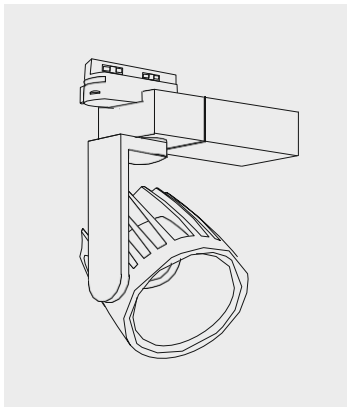

T2 Track Channel

T2 Track Adapter (Side Hole)

**Mechanical
&
Electrical Fitment**

T2 Track Adapter (Center Hole)

**Mechanical
&
Electrical Fitment**

T2 Track Adapter (Double Locking)

**Mechanical
&
Electrical Fitment**

T3 Track Channel

T3

T3 Track Adapter (Side Hole)

**Mechanical
&
Electrical Fitment**

T3 Track Adapter (Center Hole)

**Mechanical
&
Electrical Fitment**

T3 Track Adapter (Mini)

**Mechanical
&
Electrical Fitment**

T4 Track Channel

T4 Track Adapter

Mechanical & Electrical Fitment

T6 Track Channel

Mechanical & Electrical Fitment

No.	Photo	Name	Size	MRP
1		T2 - Single Phase	1mtr	700/-
			1.5mtr	1050/-
			2mtr	1400/-
2		T3 - Double Phase	1mtr	800/-
			1.5mtr	1200/-
			2mtr	1600/-
3		T4-S - Three Phase T4-S - T2 Dali	1mtr	2000/-
			1.5mtr	3000/-
			2mtr	4000/-
4		T4-O - Three Phase T4-O - T2 Dali	1mtr	2000/-
			1.5mtr	3000/-
			2mtr	4000/-
5		T4-TR - Three Phase T4-TR - T2 Dali	1mtr	1500/-
			1.5mtr	2250/-
			2mtr	3000/-
6		T6 - Three Phase Dali Emergency	1mtr	4000/-
			1.5mtr	6000/-
			2mtr	8000/-
7		T2 I-Jointer		300/-
		T2 I-Jointer (Mini)		200/-
8		T3 I-Jointer		300/-
		T3 I-Jointer (Mini)		200/-
9		T4 S I-Jointer		600/-
		T4 S I-Jointer (Mini)		500/-
10		T4 O I-Jointer		600/-
		T4 O I-Jointer (Mini)		500/-
11		T4 TR I-Jointer		500/-
		T4 TR I-Jointer (Mini)		400/-
12		T6 I-Jointer		1000/-
13		T2 L-Jointer		400/-
14		T3 L-Jointer		450/-
15		T4-S L-Jointer		500/-