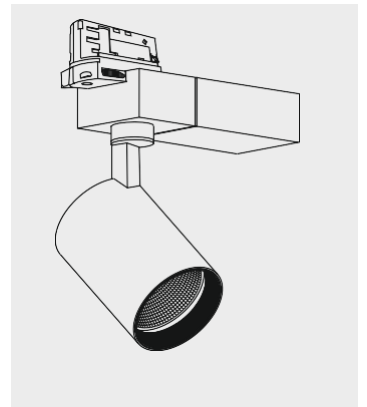

T2 Track Channel

T2 Track Adapter (Side Hole)

**Mechanical
&
Electrical Fitment**

T2 Track Adapter (Center Hole)

**Mechanical
&
Electrical Fitment**

T2 Track Adapter (Double Locking)

**Mechanical
&
Electrical Fitment**

T3 Track Channel

T3

T3 Track Adapter (Side Hole)

**Mechanical
&
Electrical Fitment**

T3 Track Adapter (Center Hole)

**Mechanical
&
Electrical Fitment**

T3 Track Adapter (Mini)

**Mechanical
&
Electrical Fitment**

T4 Track Channel

T4 Track Adapter

Mechanical & Electrical Fitment

T6 Track Channel

Mechanical & Electrical Fitment

No.	Photo	Name	Size	MRP
1		T2 - Single Phase	1mtr	700/-
			1.5mtr	1050/-
			2mtr	1400/-
2		T3 - Double Phase	1mtr	800/-
			1.5mtr	1200/-
			2mtr	1600/-
3		T4-S - Three Phase T4-S - T2 Dali	1mtr	2000/-
			1.5mtr	3000/-
			2mtr	4000/-
4		T4-O - Three Phase T4-O - T2 Dali	1mtr	2000/-
			1.5mtr	3000/-
			2mtr	4000/-
5		T4-TR - Three Phase T4-TR - T2 Dali	1mtr	1500/-
			1.5mtr	2250/-
			2mtr	3000/-
6		T6 - Three Phase Dali Emergency	1mtr	4000/-
			1.5mtr	6000/-
			2mtr	8000/-
7		T2 I-Jointer		300/-
		T2 I-Jointer (Mini)		200/-
8		T3 I-Jointer		300/-
		T3 I-Jointer (Mini)		200/-
9		T4 S I-Jointer		600/-
		T4 S I-Jointer (Mini)		500/-
10		T4 O I-Jointer		600/-
		T4 O I-Jointer (Mini)		500/-
11		T4 TR I-Jointer		500/-
		T4 TR I-Jointer (Mini)		400/-
12		T6 I-Jointer		1000/-
13		T2 L-Jointer		400/-
14		T3 L-Jointer		450/-
15		T4-S L-Jointer		500/-