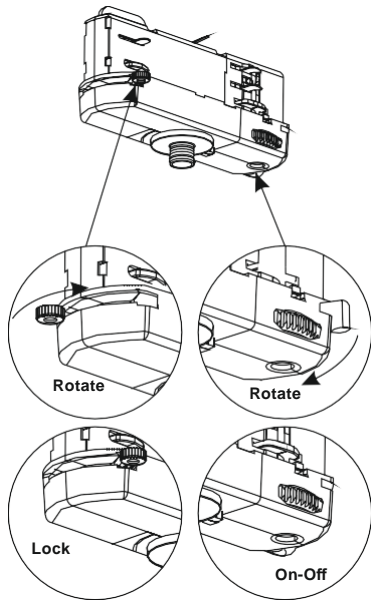

T3 Track Channel

T3

T3 Track Adapter (Side Hole)

**Mechanical
&
Electrical Fitment**

T3 Track Adapter (Center Hole)

**Mechanical
&
Electrical Fitment**

T3 Track Adapter (Mini)

**Mechanical
&
Electrical Fitment**

T4 Track Channel

T4 Track Adapter

Mechanical & Electrical Fitment

T6 Track Channel

Mechanical & Electrical Fitment

No.	Photo	Name	Size	MRP
1		T2 - Single Phase	1mtr	700/-
			1.5mtr	1050/-
			2mtr	1400/-
2		T3 - Double Phase	1mtr	800/-
			1.5mtr	1200/-
			2mtr	1600/-
3		T4-S - Three Phase T4-S - T2 Dali	1mtr	2000/-
			1.5mtr	3000/-
			2mtr	4000/-
4		T4-O - Three Phase T4-O - T2 Dali	1mtr	2000/-
			1.5mtr	3000/-
			2mtr	4000/-
5		T4-TR - Three Phase T4-TR - T2 Dali	1mtr	1500/-
			1.5mtr	2250/-
			2mtr	3000/-
6		T6 - Three Phase Dali Emergency	1mtr	4000/-
			1.5mtr	6000/-
			2mtr	8000/-
7		T2 I-Jointer		300/-
		T2 I-Jointer (Mini)		200/-
8		T3 I-Jointer		300/-
		T3 I-Jointer (Mini)		200/-
9		T4 S I-Jointer		600/-
		T4 S I-Jointer (Mini)		500/-
10		T4 O I-Jointer		600/-
		T4 O I-Jointer (Mini)		500/-
11		T4 TR I-Jointer		500/-
		T4 TR I-Jointer (Mini)		400/-
12		T6 I-Jointer		1000/-
13		T2 L-Jointer		400/-
14		T3 L-Jointer		450/-
15		T4-S L-Jointer		500/-

No.	Photo	Name	Size	MRP
16		T4-OL-Jointer		500/-
17		T4-TR L-Jointer		500/-
18		T6 L-Jointer		1200/-
19		T2 T-Jointer		500/-
20		T3 T-Jointer		600/-
21		T4-ST-Jointer		800/-
22		T4-OT-Jointer		800/-
23		T4-TR T-Jointer		800/-
24		T6 T-Jointer		1500/-
25		T2 X-Jointer		600/-
26		T3 X-Jointer		700/-
27		T4-SX-Jointer		1000/-
28		T4-OX-Jointer		1000/-
29		T4-TR X-Jointer		1000/-
30		T6 X-Jointer		2000/-
31		T2 - Live End		250/-
32		T3 - Live End		300/-
33		T4-S - Live End		450/-